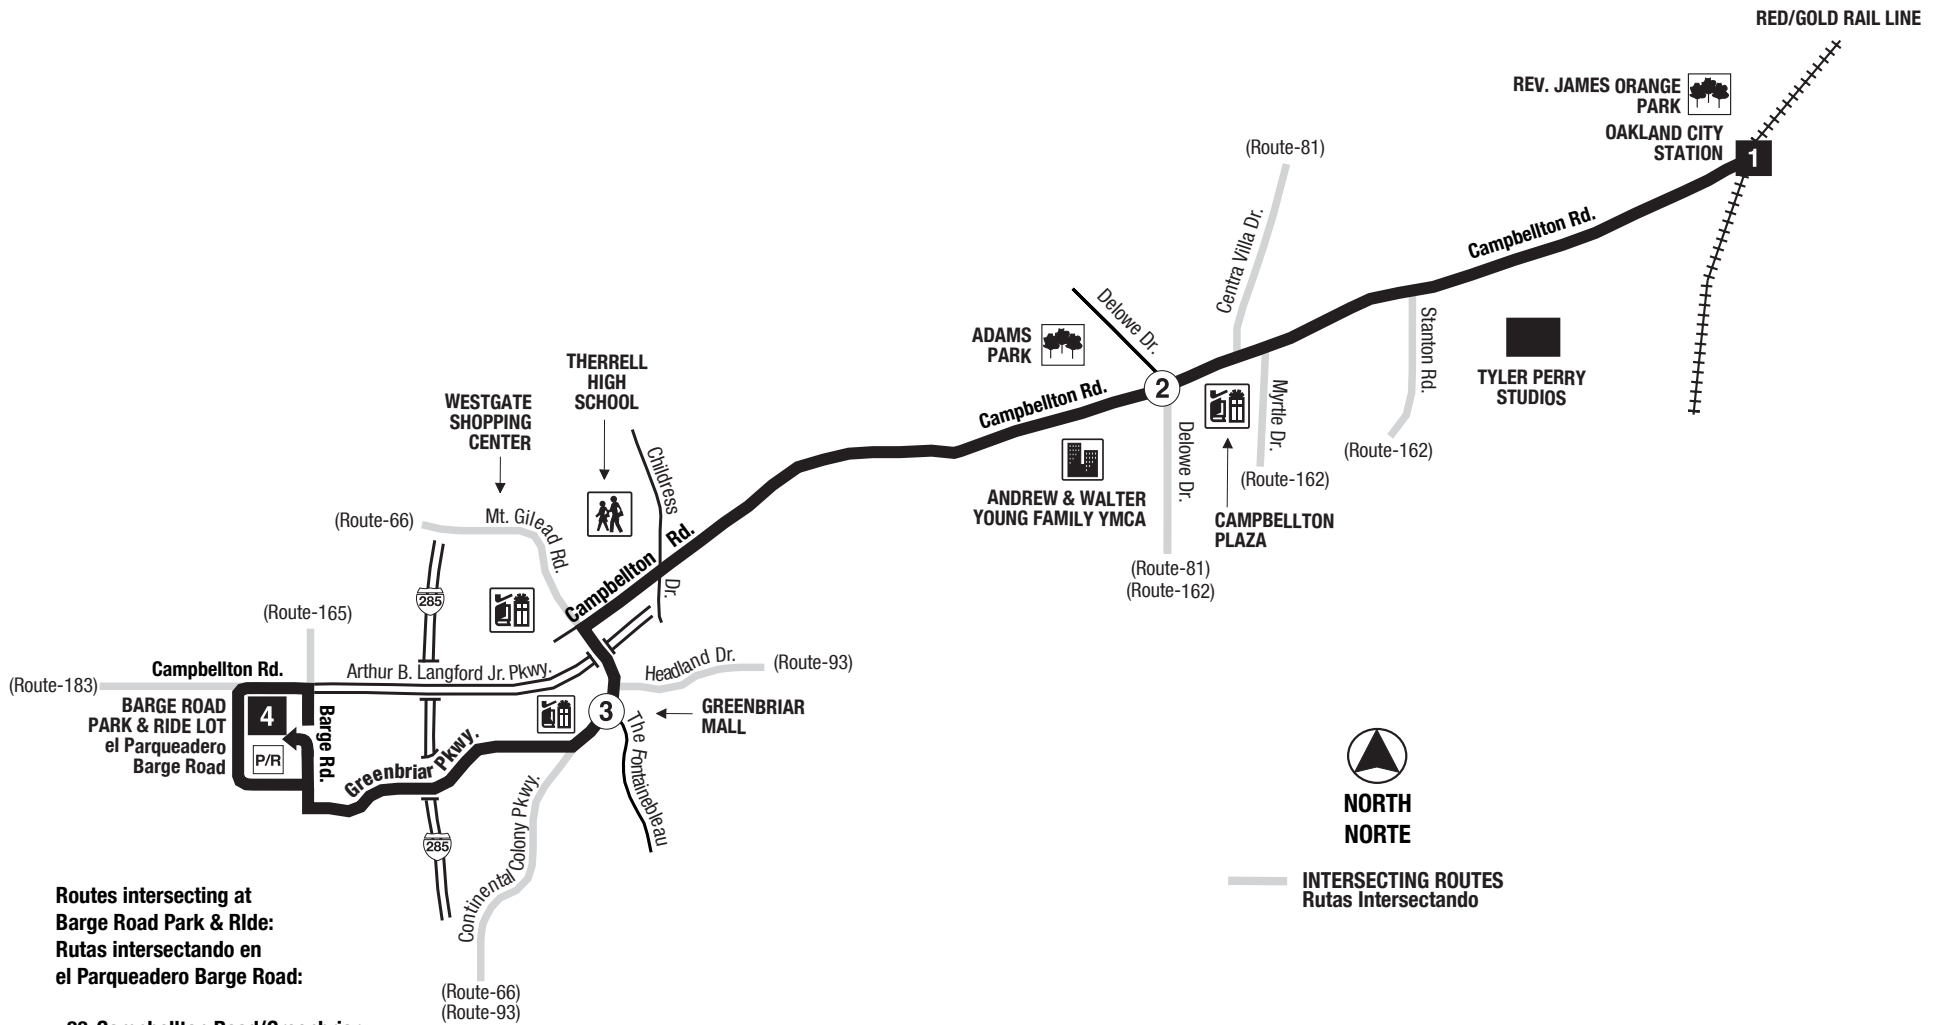

**Routes intersecting at Oakland City Station:  
Rutas intersectando en la Estación Oakland City:**

- 79-Sylvan Hills
- 83-Campbellton Road/Greenbriar
- 162-Myrtle Drive/Alison Court
- 172-Sylvan Road/Virginia Avenue
- 295-Metropolitan Campus Express

**Routes intersecting at  
Barge Road Park & Ride:  
Rutas intersectando en  
el Parquedero Barge Road:**

- 83-Campbellton Road/Greenbriar
- 165-Fairburn Road
- 183-Barge Road Park & Ride/Lakewood

**NORTH  
NORTE**

— INTERSECTING ROUTES  
Rutas Intersectando