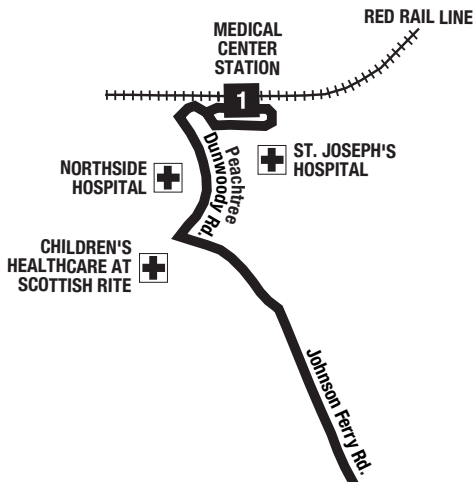

**Routes intersecting at Medical Center Station:
Rutas intersectando en la Estación Medical Center:**

**825-Johnson Ferry Road
-Xpress**

**Routes intersecting at Chamblee Station:
Rutas intersectando en la Estación Chamblee:**

**19-Clairmont Road/West Howard Avenue
47-I-85 Access Road
103-Peeler Road
126-Chamblee-Tucker Road
132-Tilly Mill Road
825-Johnson Ferry Road
-Xpress**

**NORTH
NORTE**

**INTERSECTING ROUTES
Rutas Intersectando**