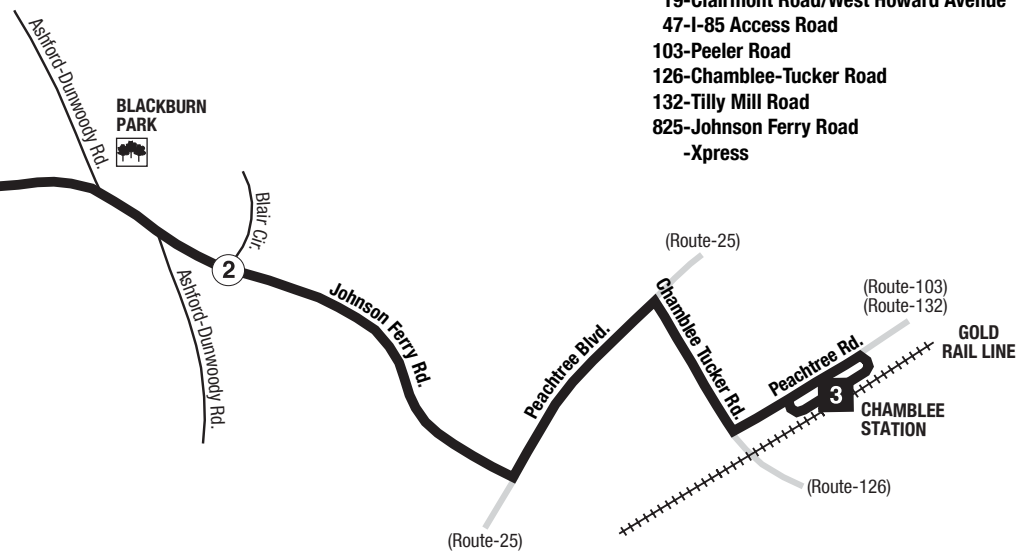

**Routes intersecting at Medical Center Station:
Rutas intersectando en la Estación Medical Center:**

**825-Johnson Ferry Road
-Xpress**

**Routes intersecting at Chamblee Station:
Rutas intersectando en la Estación Chamblee:**

**19-Clairmont Road/West Howard Avenue
47-I-85 Access Road
103-Peeler Road
126-Chamblee-Tucker Road
132-Tilly Mill Road
825-Johnson Ferry Road
-Xpress**

**NORTH
NORTE**

**INTERSECTING ROUTES
Rutas Intersectando**