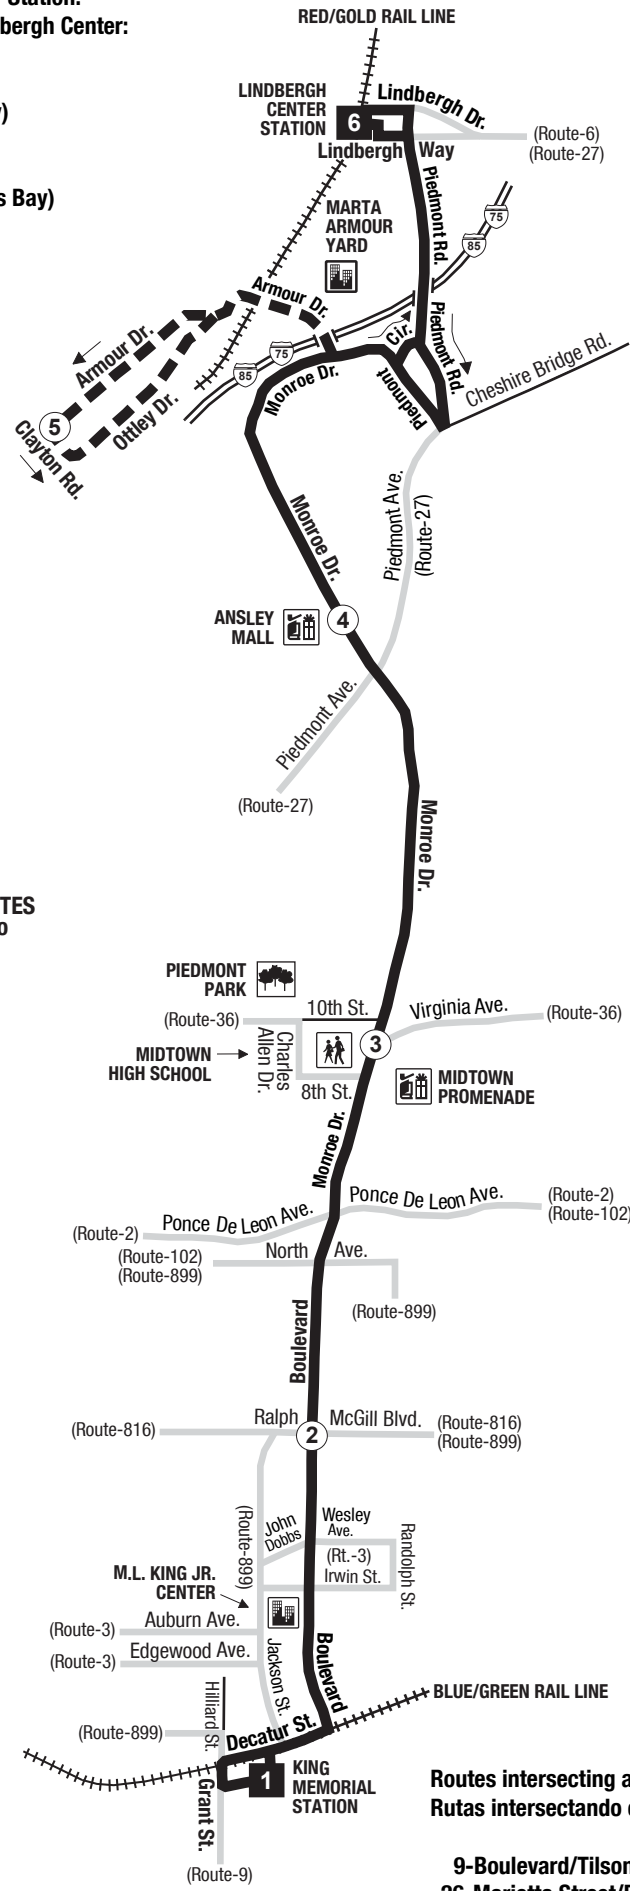

**Routes intersecting at Lindbergh Center Station:
Rutas intersectando en la Estación Lindbergh Center:**

- 5-Piedmont Road/Sandy Springs
- 6-Clifton Road/Emory (South Bus Bay)
- 30-Lavista Road
- 39-Buford Highway
- 809-Monroe Drive/Boulevard (South Bus Bay)
- Xpress (South Bus Bay)

**Routes intersecting at King Memorial Station:
Rutas intersectando en la Estación King Memorial:**

- 9-Boulevard/Tilson Road
- 26-Marietta Street/Perry Boulevard
- 809-Monroe Drive/Boulevard
- 899-Old Fourth Ward