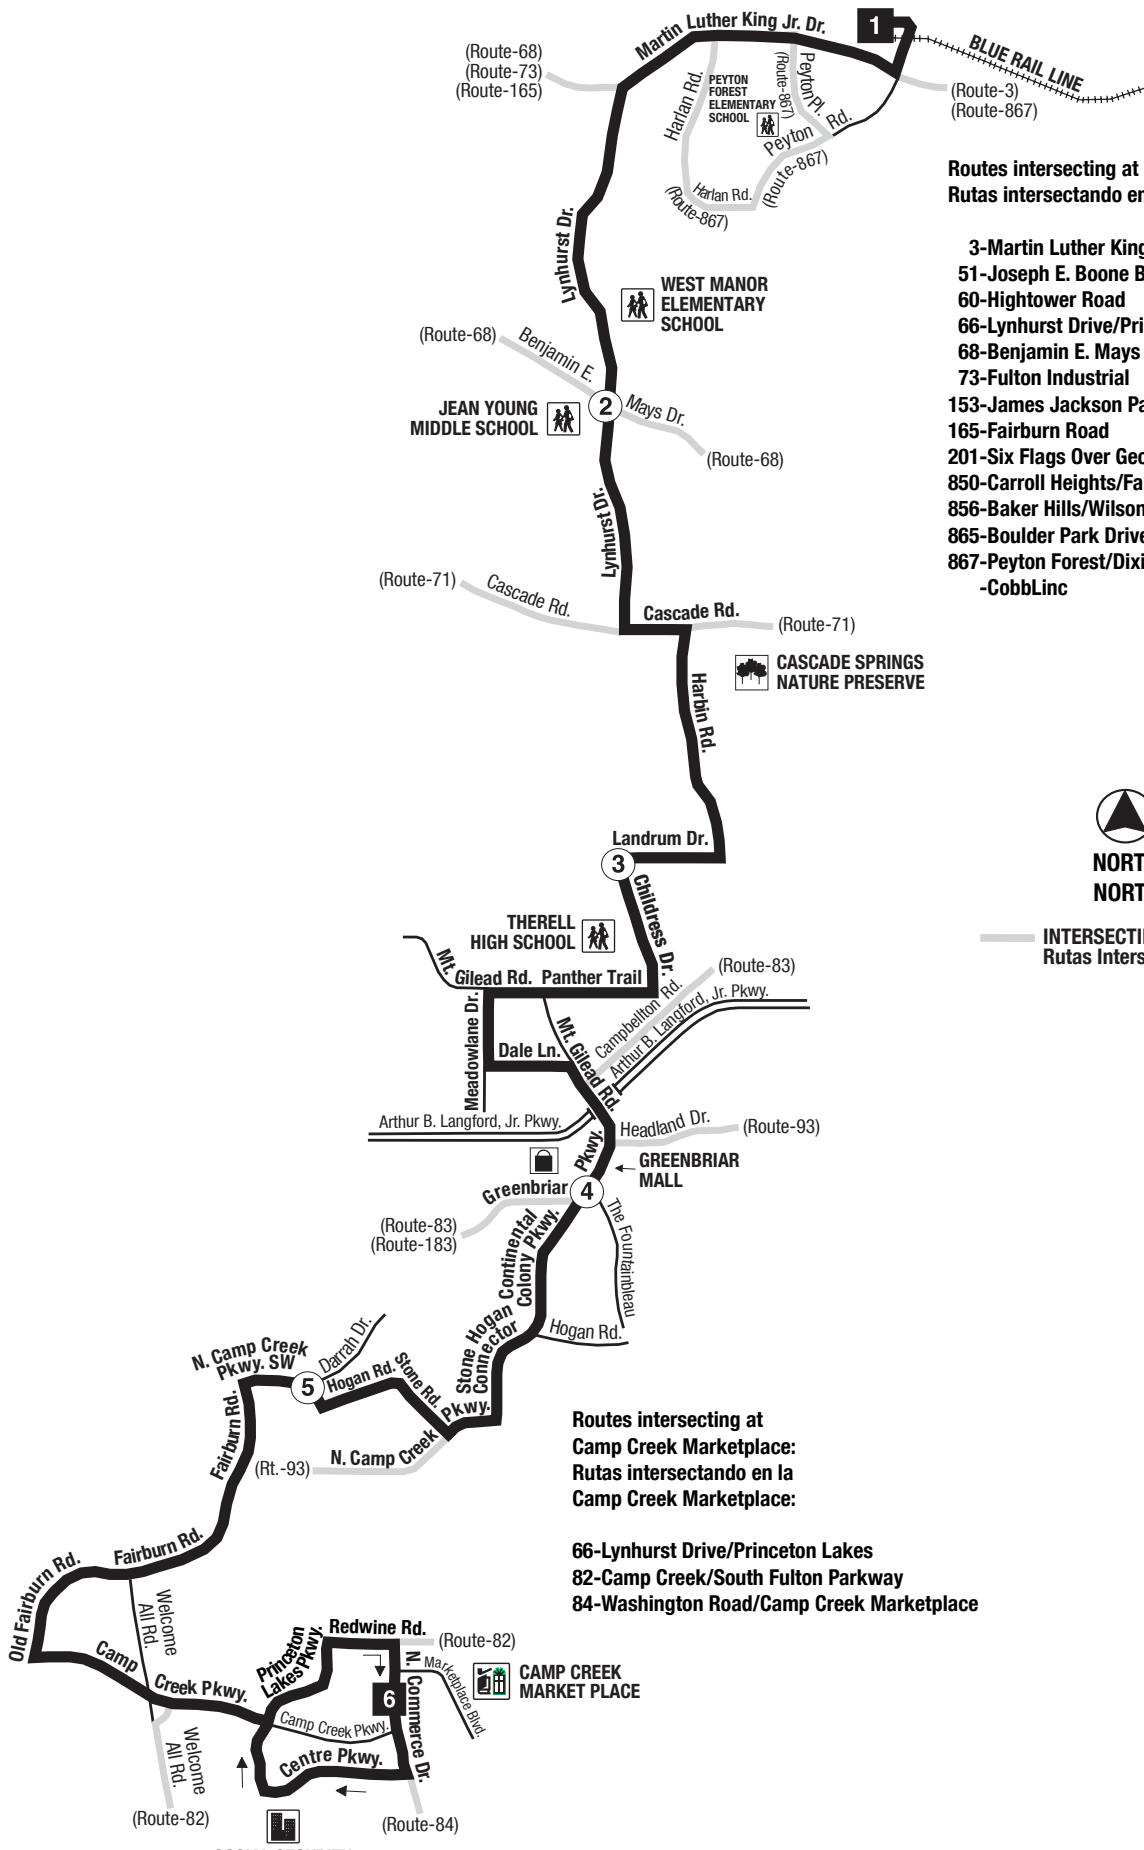

HAMILTON E. HOLMES STATION

**Routes intersecting at Hamilton E. Holmes Station:
Rutas intersectando en la Estación Hamilton E. Holmes:**

- 3-Martin Luther King, Jr. Drive/Auburn Avenue
- 51-Joseph E. Boone Boulevard
- 60-Hightower Road
- 66-Lynhurst Drive/Princeton Lakes
- 68-Benjamin E. Mays Drive
- 73-Fulton Industrial
- 153-James Jackson Parkway
- 165-Fairburn Road
- 201-Six Flags Over Georgia
- 850-Carroll Heights/Fairburn Heights
- 856-Baker Hills/Wilson Mill Meadows
- 865-Boulder Park Drive
- 867-Peyton Forest/Dixie Hills
- CobbLinc

**NORTH
NORTE**

**INTERSECTING ROUTES
Rutas intersectando**

**Routes intersecting at
Camp Creek Marketplace:
Rutas intersectando en la
Camp Creek Marketplace:**

- 66-Lynhurst Drive/Princeton Lakes
- 82-Camp Creek/South Fulton Parkway
- 84-Washington Road/Camp Creek Marketplace