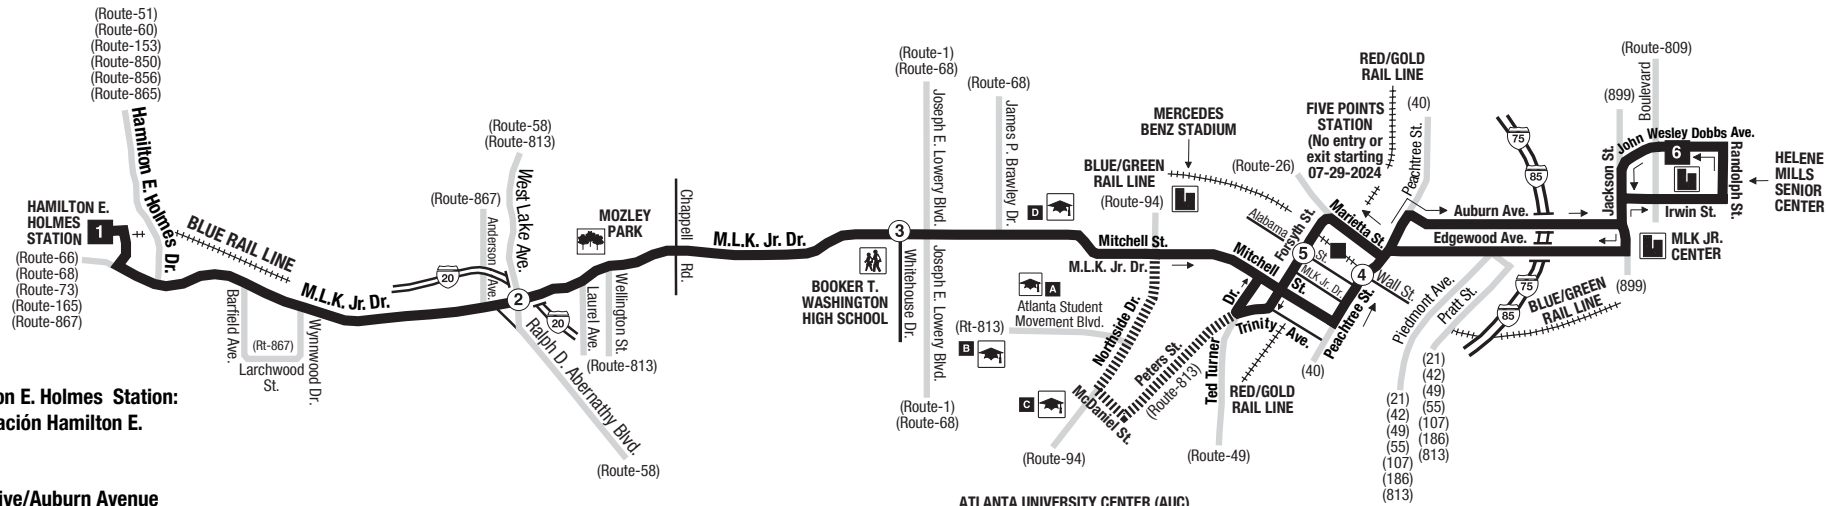

**Routes intersecting at Five Points Station:
Rutas intersectando en la Estación Five Points:**

- 3-Martin Luther King, Jr. Drive/Auburn Avenue**
- 40-Peachtree Street/Downtown**
- 813-Atlanta University Center**
- CobbLinc**

**NOTE: NO ENTRY OR EXIT TO FIVE POINTS STATION
BEGINNING JULY 29, 2024 UNTIL FURTHER NOTICE.**

**Routes intersecting at Hamilton E. Holmes Station:
Rutas intersectando en la Estación Hamilton E. Holmes:**

- 3-Martin Luther King, Jr. Drive/Auburn Avenue**
- 51-Joseph E. Boone Boulevard**
- 60-Hightower Road**
- 66-Lynhurst Drive/Princeton Lakes**
- 68-Benjamin E. Mays Drive**
- 73-Fulton Industrial**
- 153-James Jackson Parkway**
- 165-Fairburn Road**
- 201-Six Flags Over Georgia**
- 850-Carroll Heights/Fairburn Heights**
- 856-Baker Hills/Wilson Mill Meadows**
- 865-Boulder Park Drive**
- 867-Peyton Forest/Dixie Hills**
- CobbLinc**

**ATLANTA UNIVERSITY CENTER (AUC)
REFERENCE GUIDE**

- A CLARK ATLANTA UNIVERSITY**
- B MOREHOUSE COLLEGE**
- C SPELMAN COLLEGE**
- D MORRIS BROWN COLLEGE**

— INTERSECTING ROUTES
Rutas Intersectando

----- ROUTE DETOUR DURING SPECIAL EVENTS
Desvío de ruta durante eventos especiales