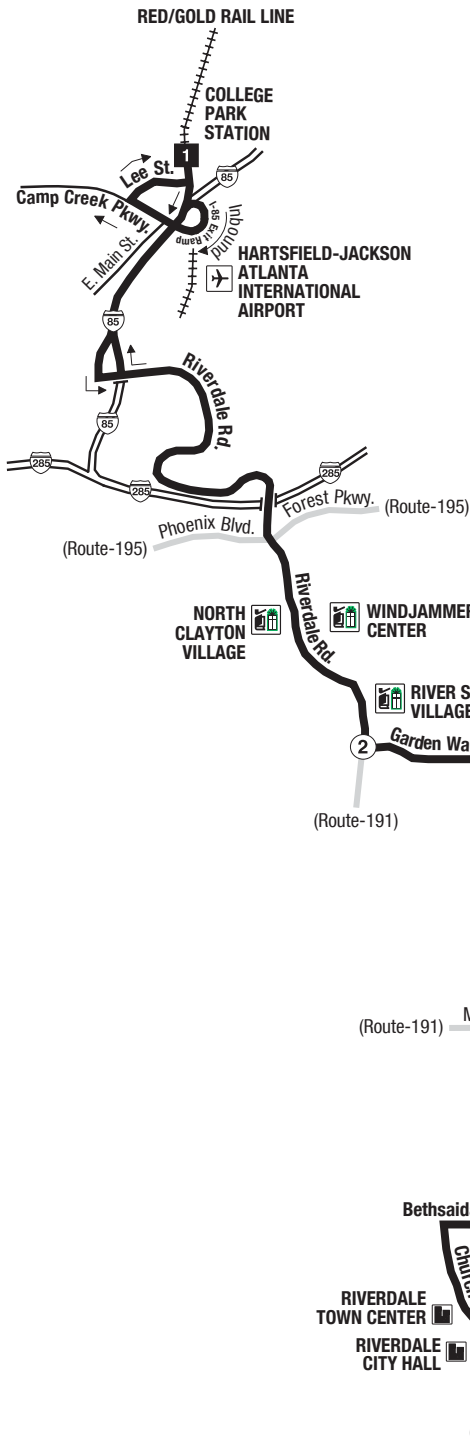

**Routes intersecting at College Park Station:  
Rutas intersectando en la Estación College Park:**

- North Bays:  
Bahías del Norte:**  
 82-Camp Creek/South Fulton Parkway  
 93-Headland Drive/Main Street  
 172-Sylvan Road/Virginia Avenue  
 180-Roosevelt Highway

- South Bays:  
Bahías del Sur:**  
 89-Old National Highway  
 188-Oakley Industrial  
 189-Flat Shoals Road/Scofield  
 195-Forest Parkway  
 196-Upper Riverdale/Southlake

**NORTH  
NORTE**

— INTERSECTING ROUTES  
Rutas Intersectando

**Routes intersecting at Xpress Park & Ride (Riverdale):  
Rutas intersectando en el Parqueadero Xpress (Riverdale):**

- 89-Old National Highway  
 191-Riverdale/ATL International Terminal  
 196-Upper Riverdale/Southlake  
 -Xpress