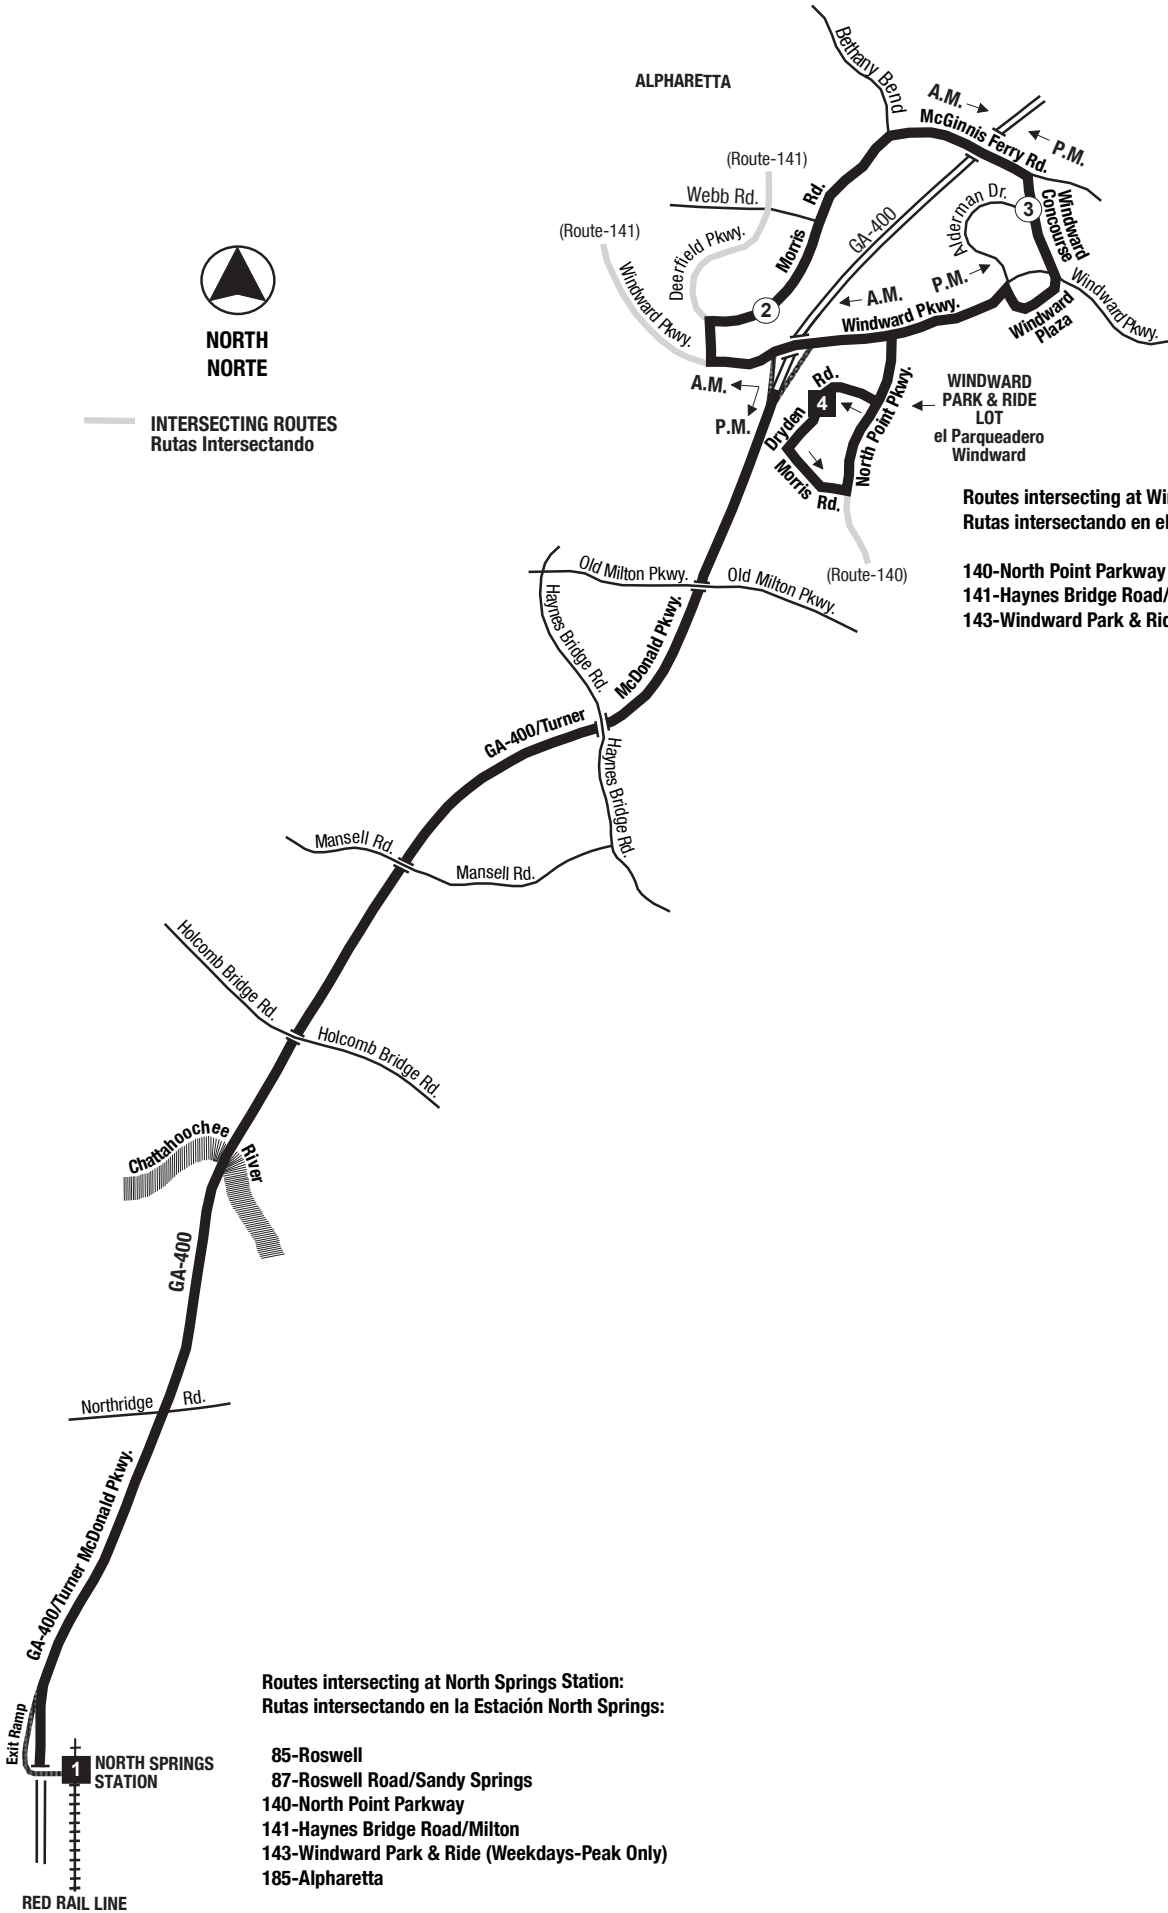

NORTH
NORTE

INTERSECTING ROUTES
Rutas Intersectando

**Routes intersecting at Windward Park & Ride Lot:
Rutas intersectando en el Parquadero Windward:**

- 140-North Point Parkway
- 141-Haynes Bridge Road/Milton
- 143-Windward Park & Ride (Weekdays-Peak Only)

**Routes intersecting at North Springs Station:
Rutas intersectando en la Estación North Springs:**

- 85-Roswell
- 87-Roswell Road/Sandy Springs
- 140-North Point Parkway
- 141-Haynes Bridge Road/Milton
- 143-Windward Park & Ride (Weekdays-Peak Only)
- 185-Alpharetta