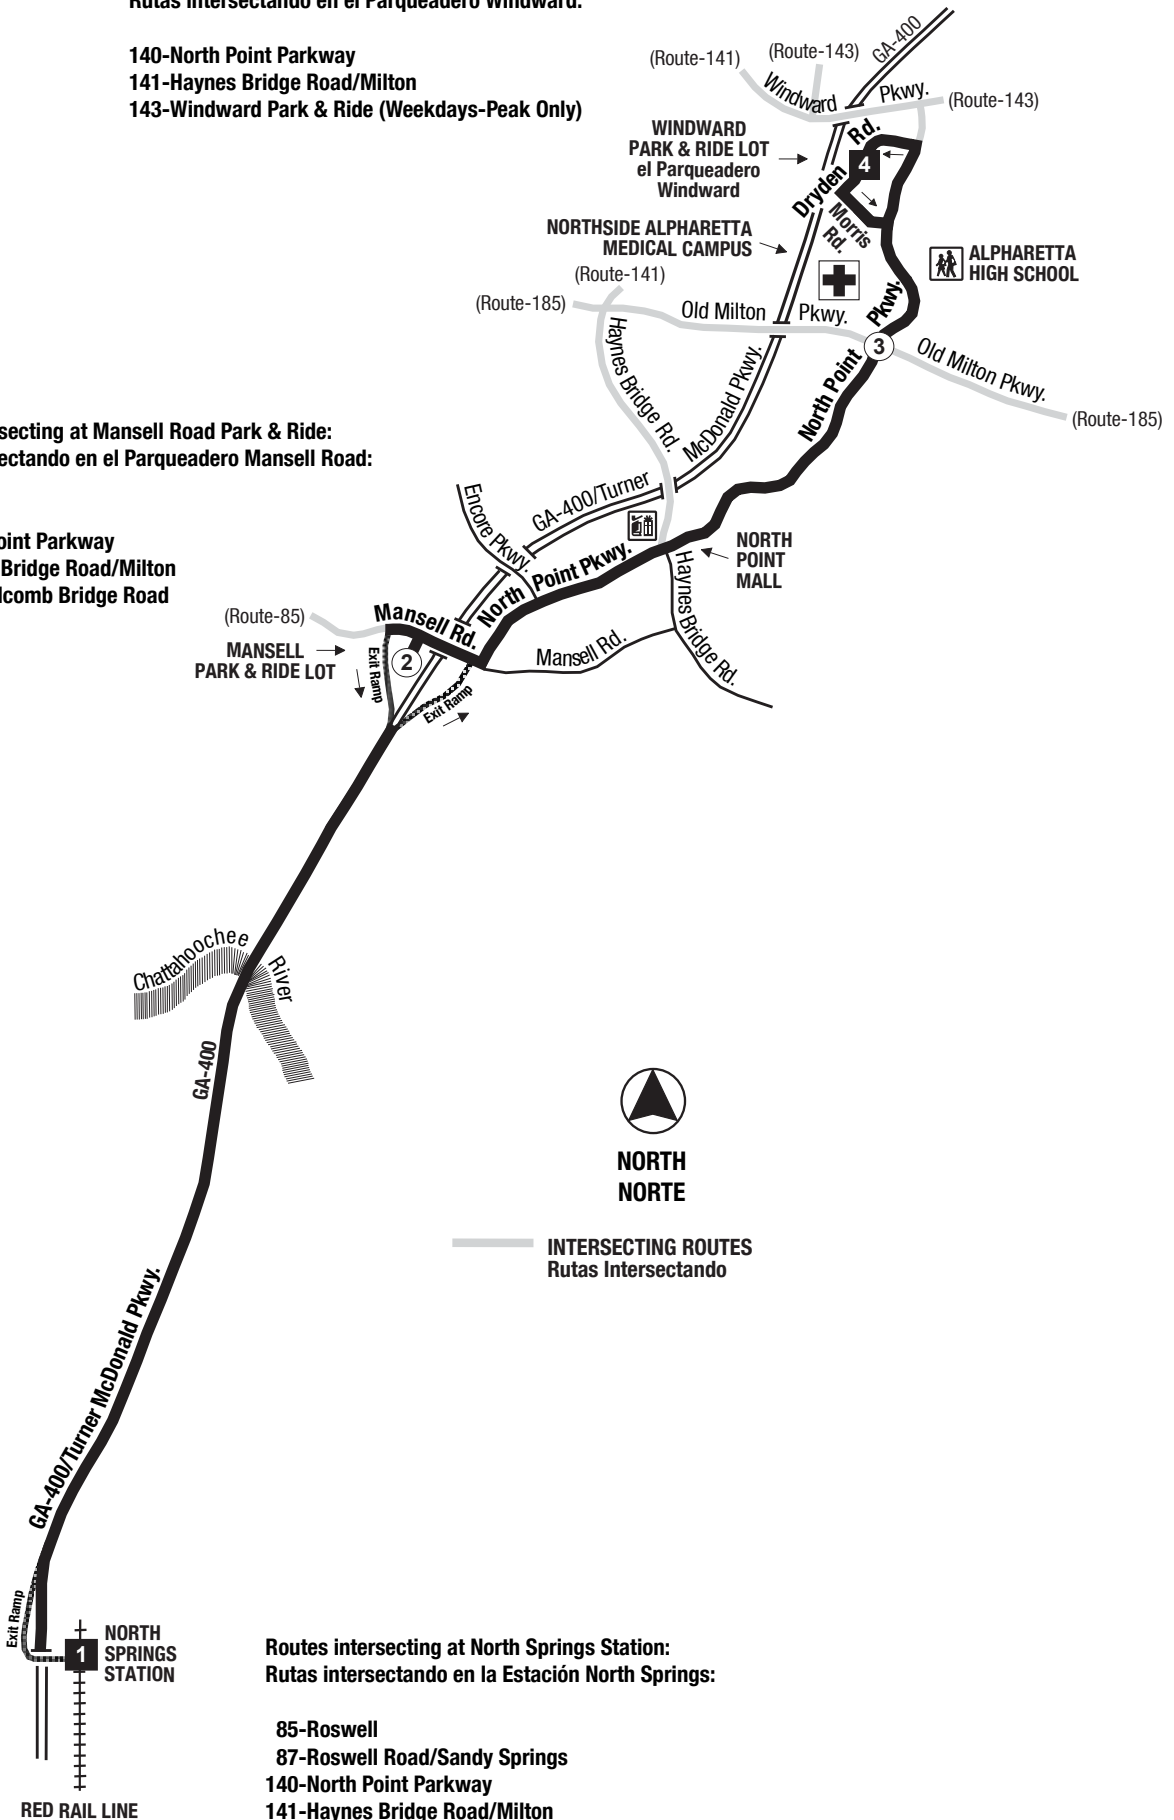

**Routes intersecting at Windward Park & Ride Lot:  
Rutas intersectando en el Parqueadero Windward:**

- 140-North Point Parkway
- 141-Haynes Bridge Road/Milton
- 143-Windward Park & Ride (Weekdays-Peak Only)

**Routes intersecting at Mansell Road Park & Ride:  
Rutas intersectando en el Parqueadero Mansell Road:**

- 85-Roswell
- 140-North Point Parkway
- 141-Haynes Bridge Road/Milton
- 142-East Holcomb Bridge Road

**Routes intersecting at North Springs Station:  
Rutas intersectando en la Estación North Springs:**

- 85-Roswell
- 87-Roswell Road/Sandy Springs
- 140-North Point Parkway
- 141-Haynes Bridge Road/Milton
- 143-Windward Park & Ride (Weekdays-Peak Only)
- 185-Alpharetta