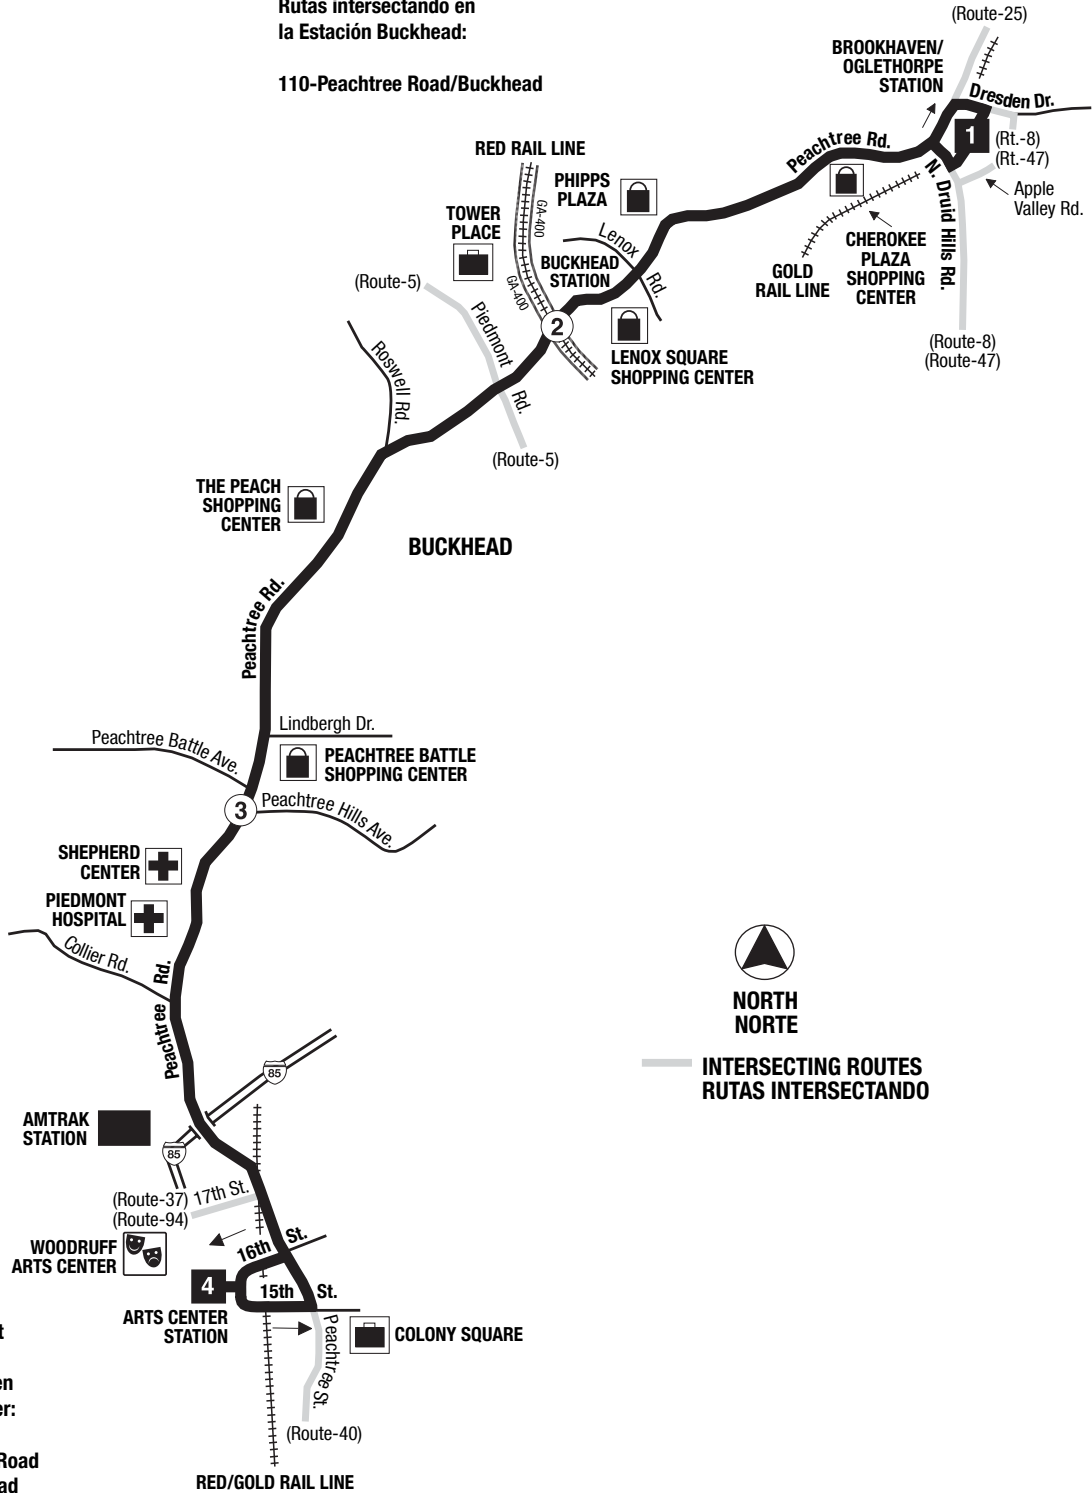

Routes intersecting at  
 Brookhaven/Oglethorpe Station:  
 Rutas intersectando en  
 la Estación Brookhaven/Oglethorpe:

8-North Druid Hills Road  
 25-Peachtree Boulevard  
 47-I-85 Access Road  
 110-Peachtree Road/Buckhead

Routes intersecting at  
 Buckhead Station:  
 Rutas intersectando en  
 la Estación Buckhead:

110-Peachtree Road/Buckhead

Routes intersecting at  
 Arts Center Station:  
 Rutas intersectando en  
 la Estación Arts Center:

27-Cheshire Bridge Road  
 37-Defoors Ferry Road  
 40-Peachtree Street/Downtown  
 94-Northside Drive  
 110-Peachtree Road/Buckhead  
 -Atlantic Station Shuttle  
 -CobbLinc  
 -Xpress