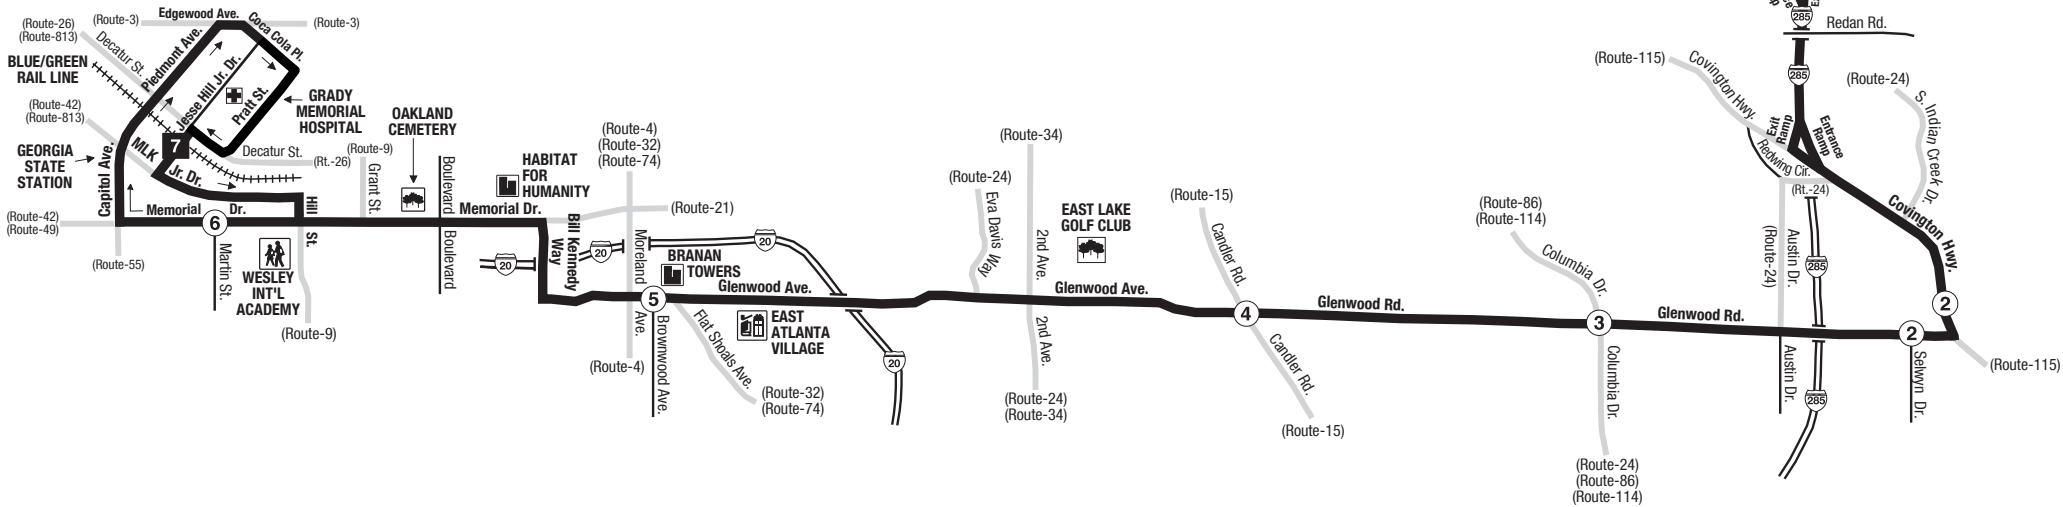

**Routes intersecting at Georgia State Station:
Rutas intersectando en la Estación Georgia State:**

- 21-Memorial Drive
- 42-Pryor Road
- 49-McDonough Boulevard
- 55-Jonesboro Road
- 107-Glenwood
- 186-Rainbow Drive/South Dekalb
- 813-Atlanta University Center

**Routes intersecting at Indian Creek Station:
Rutas intersectando en la Estación Indian Creek:**

- 24-McAfee/Hosea Williams
- 107-Glenwood
- 111-Snapfinger Woods
- 116-Redan Road
- 119-Hairston Road/Stone Mountain Village
- Ride Gwinnett

**NORTH
NORTE**

**INTERSECTING ROUTES
Rutas Intersectando**